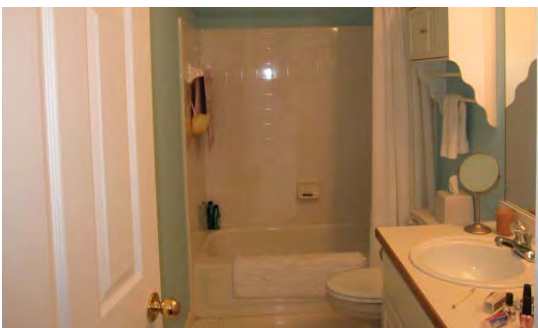

**Makeover by:** Kandrac & Kole Interior Designs Inc., (770) 514-9699, [www.kandrac-kole.com](http://www.kandrac-kole.com)  
 Photos courtesy of Kadrac & Kole

AFTER

BEFORE

The goal of this Roswell master bathroom renovation was to create a spa-like environment reminiscent of the tranquility in Atlanta's Serenbe community. The owners wanted a luxurious, peaceful bathroom that focused on using sustainable products. In addition to the serene ambiance, the owners specifically asked for a significantly larger shower and toilet space, a surround sound stereo system, heated tile floors (the bathroom is over the garage and gets very cold), considerably more storage space, a low tub with a ledge that provided ease for entering and exiting, and redesigned closets.

To accomplish the owners' dream bathroom, contractors took advantage of unused cavities in the walls. Now, the shower is three times the size of the original one, as is the water closet. Added luxuries, such as the towel warmer, built-in cabinet linen hamper, task lighting, a shoe closet and custom-made art, have made the bathroom a one-of-a-kind retreat for the owners.

To create a custom bathing space, a combination of glass and stone was used in the shower and tub in shades of blue, gray and cream. Because the tub is situated directly beneath a window, sunlight reflects on these tiles, creating a glistening and inviting space. Now, the owners have their own spa-like retreat that they can visit anytime—without an appointment. ▶

Bathroom

FEATURES

- Cabinetry: Shiloh from Insidesign
- Countertop: ECO Silestone in Riverbed
- Plumbing fixtures: Kohler and Hansgrohe in Brushed Nickel
- Tile and stone: MODA Floors & Interiors
- Paint: Sherwin Williams, 6219 Rain
- Closets: Closets and More